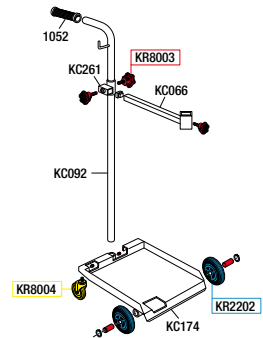

MODULAR TROLLEYS

P/N OE80035

Trolley for drums 20 - 60 Kg

► with 2 wheels

No.1 packing m³ 0,010 kg 5

OVERALL DIMENSIONS P:440 H:995 L:395 mm

P/N OE80040

Trolley with double handle for drums 20 - 60 Kg

► with 2 wheels

No.1 packing m³ 0,010 kg 6

OVERALL DIMENSIONS P:430 H:990 L:475 mm

P/N OE80050

Trolley for drums 20 - 60 Kg

► with 4 wheels: 2 fixed wheels and 2 castors

No.1 packing m³ 0,020 kg 9,2

OVERALL DIMENSIONS P:460 H:990 L:500 mm

P/N OE80200

Light trolley for drums 180 - 220 Kg

► with 4 wheels: 2 fixed wheels and 2 castors

No.1 packing m³ 0,060 kg 21,9

OVERALL DIMENSIONS P:670 H:870 L:770 mm