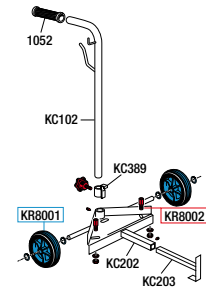

MODULAR TROLLEYS

P/N OE80035

Trolley for drums 20 - 60 Kg

► with 2 wheels

No.1 packing m³ 0,010 kg 5

OVERALL DIMENSIONS P:440 H:995 L:395 mm

P/N OE80040

Trolley with double handle for drums 20 - 60 Kg

► with 2 wheels

No.1 packing m³ 0,010 kg 6

OVERALL DIMENSIONS P:430 H:990 L:475 mm

P/N OE80050

Trolley for drums 20 - 60 Kg

► with 4 wheels: 2 fixed wheels and 2 castors

No.1 packing m³ 0,020 kg 9,2

OVERALL DIMENSIONS P:460 H:990 L:500 mm

P/N OE80200

Light trolley for drums 180 - 220 Kg

► with 4 wheels: 2 fixed wheels and 2 castors

No.1 packing m³ 0,060 kg 21,9

OVERALL DIMENSIONS P:670 H:870 L:770 mm