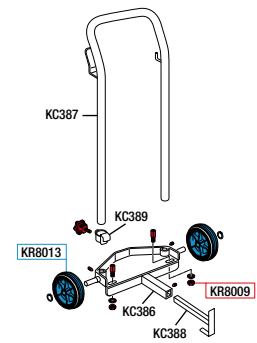

MODULAR TROLLEYS

P/N OE80035

Trolley for drums 20 - 60 Kg

► with 2 wheels

No.1 packing m³ 0,010 kg 5

OVERALL DIMENSIONS P:440 H:995 L:395 mm

P/N OE80040

Trolley with double handle for drums 20 - 60 Kg

► with 2 wheels

No.1 packing m³ 0,010 kg 6

OVERALL DIMENSIONS P:430 H:990 L:475 mm

P/N OE80050

Trolley for drums 20 - 60 Kg

► with 4 wheels: 2 fixed wheels and 2 castors

No.1 packing m³ 0,020 kg 9,2

OVERALL DIMENSIONS P:460 H:990 L:500 mm

P/N OE80200

Light trolley for drums 180 - 220 Kg

► with 4 wheels: 2 fixed wheels and 2 castors

No.1 packing m³ 0,060 kg 21,9

OVERALL DIMENSIONS P:670 H:870 L:770 mm